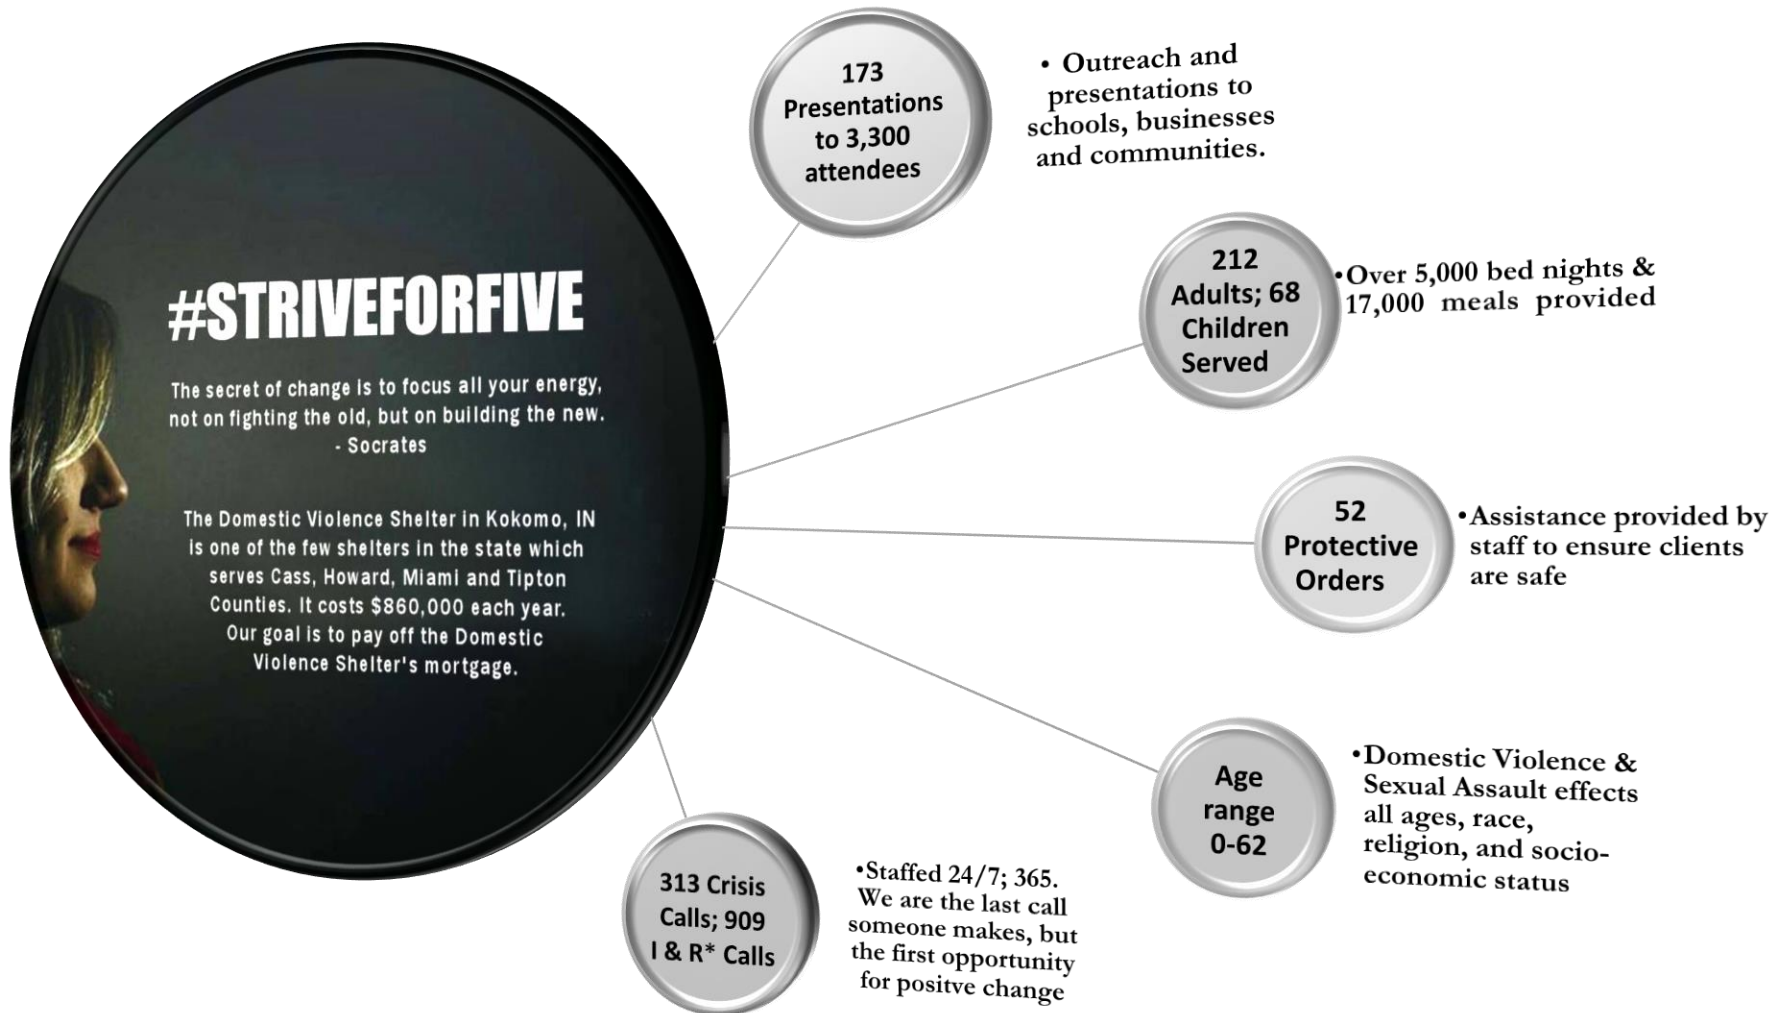

Family Service Association of Howard County, Inc.  
Domestic Violence & Sexual Assault Program  
January 1, 2017 through December 31, 2017  
Program Statistics

\* Information & Referral